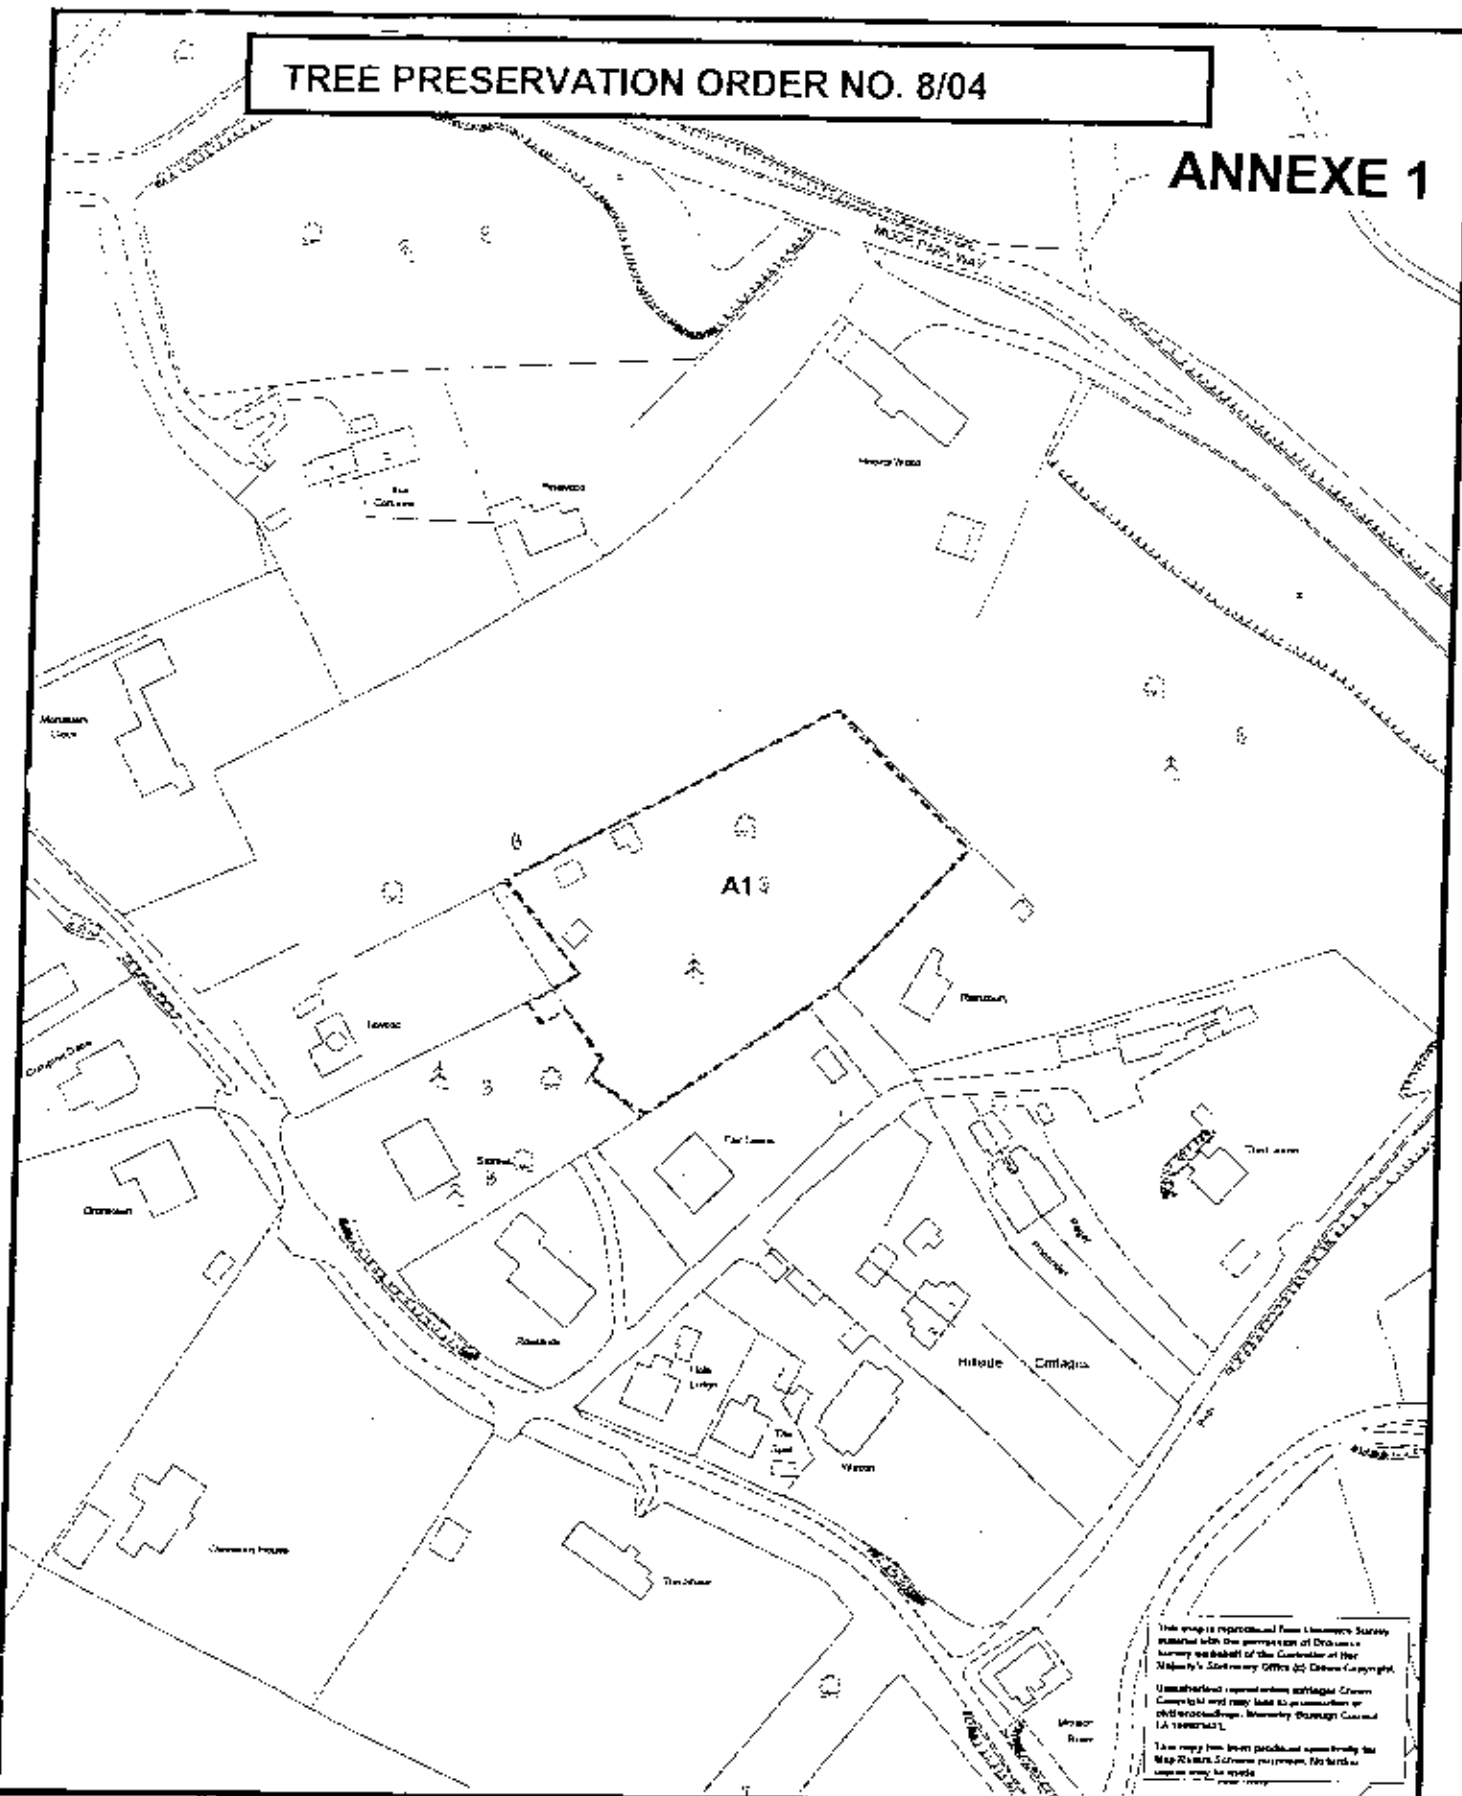

TREE PRESERVATION ORDER NO. 8/04

ANNEXE 1

Planning and Development
Waverley Borough Council
The Bays, Godalming, Surrey, GU7 1HR
Telephone: (01483) 523333
Fax No: (01483) 523191 DX No: 53303

Waverley
BOLD AND COURAGEOUS

**LAND TO REAR OF
TITWOOD, AND
STOREYS,
OLD COMPTON LANE,
FARNHAM GU9 8EG**

NORTH
1:1250
08/06/2004
MAP SHEET: SU8546NE